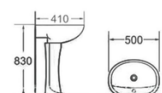

MODEL: PB8108
Pedestal Basin
Size:520x440x810mm

Fixing To Wall With Bac

MODEL: WH2022
Wall Hung Basin
Two-piece
Size:520x450x560mm

PB8180-WH2022

Giá: 1.600.000 VNĐ

MODEL: PB8107
Pedestal Basin
Size:500x410x830mm

Fixing To Wall With Back

PB8107

Giá: 1.450.000 VNĐ

CHẬU LAVABO

CLVB025

Giá: 990.000VNĐ

- Chất men nano tuyệt chống bám dính
- KT:410x310x130
- Chậu dương đặt bàn đá

CLVB013