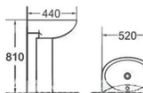

MODEL: PB8108
Pedestal Basin
Size:520x440x810mm

Fixing To Wall With Bac

MODEL: WH2022
Wall Hung Basin
Two-piece
Size:520x450x560mm

PB8180-WH2022

Giá: 1.600.000 VNĐ

MODEL: PB8107
Pedestal Basin
Size:500x410x830mm